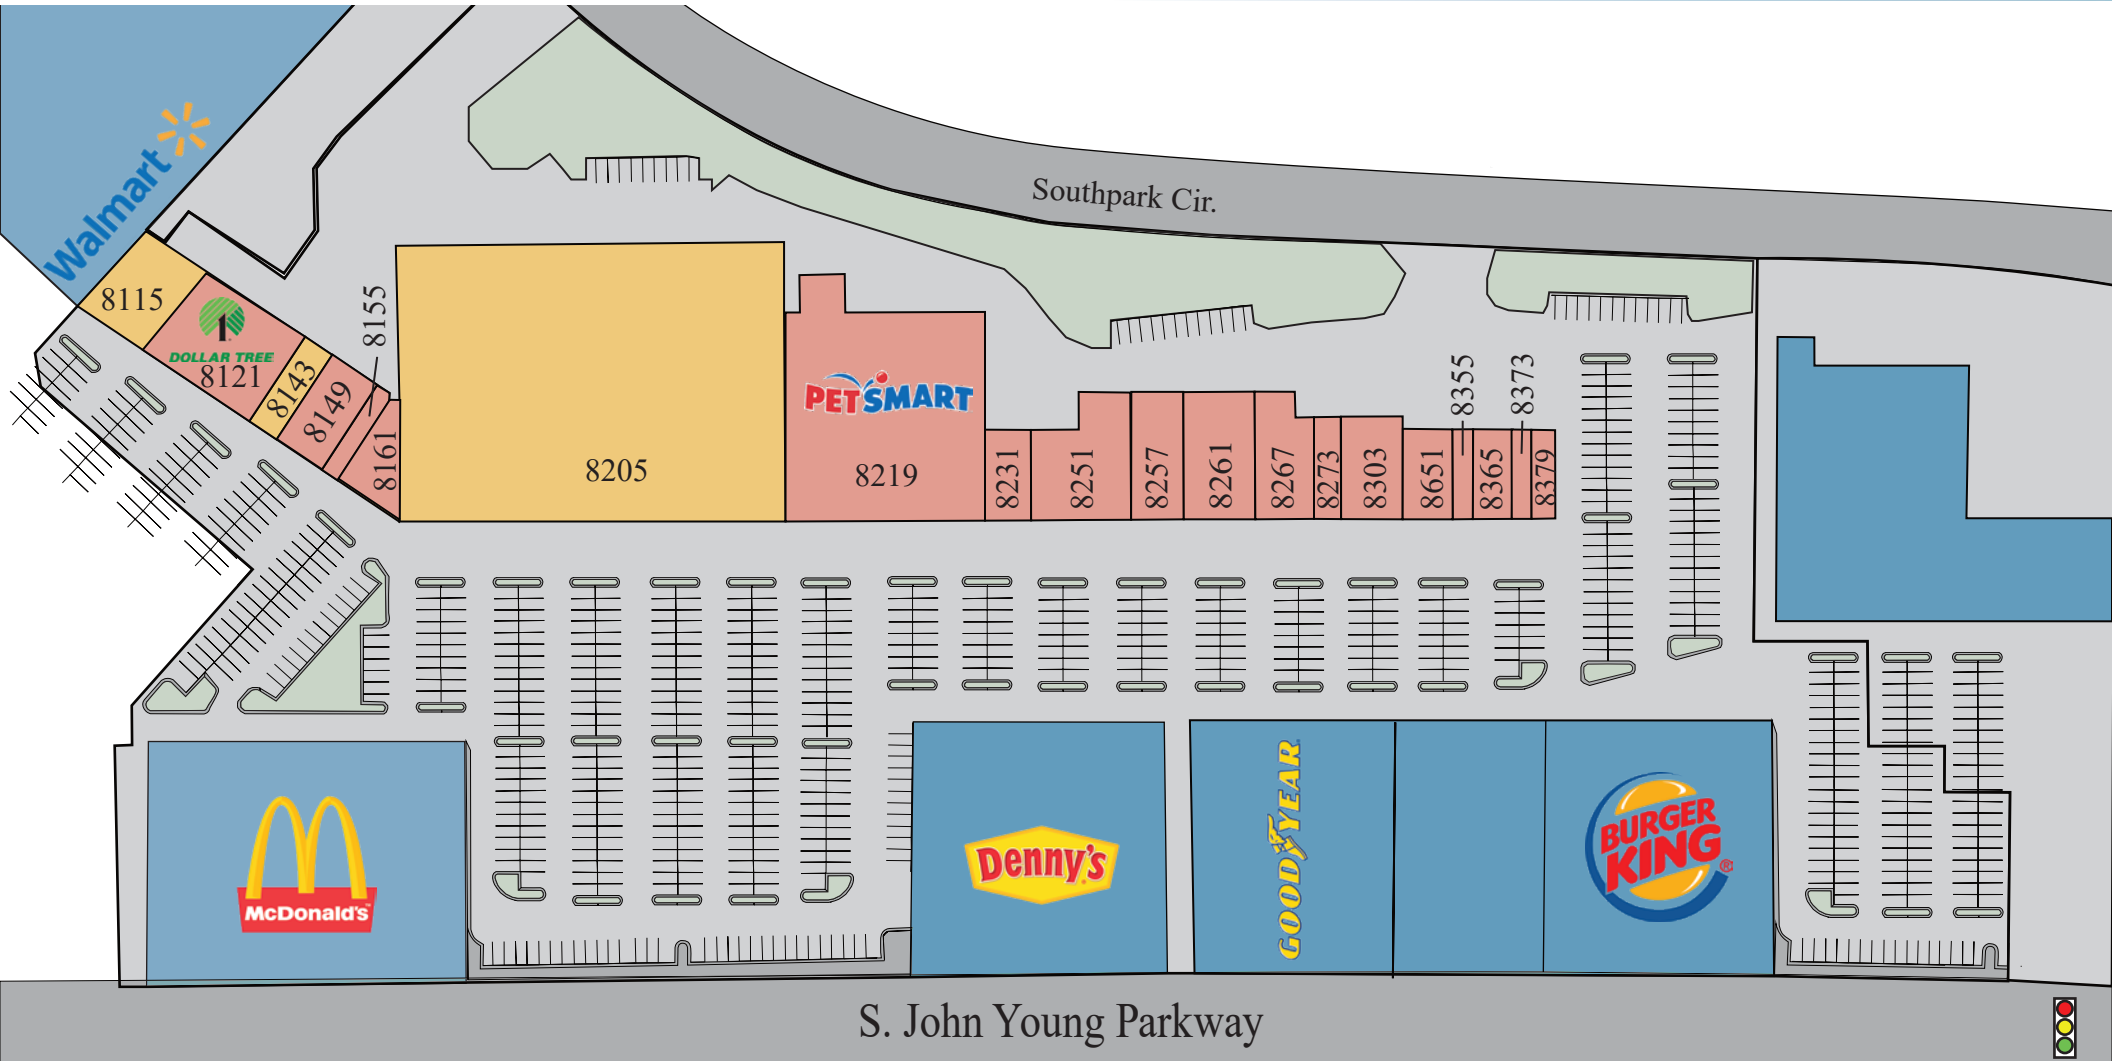

Sand Lake Corners North

For Leasing Information
888-342-9378

8115	Available	4,854	8219	PetSmart	26,020	8303	Global Public Adjusters	4,200
8121	Dollar Tree #976	9,000	8231	Picasso Moments Bakery	2,400	8351	Paradise Dental	2,800
8143	Available	1,600	8251	K Poppin'	6,800	8355	Shear Junkie's Barbershop	1,190
8149	Creative Group IDY	3,147	8257	Camp Transformation	4,000	8365	Golden Lotus	2,100
8155	Top Design Nails	1,000	8261	House of Pho	5,000	8373	McSmokin' Tobacco & Vape	1,150
8161	Metro PCS	1,816	8267	CATO	4,000	8379	Mediterranean Grill	1,260
8205	Available	66,700	8273	Danino's Pizzeria	2,400			